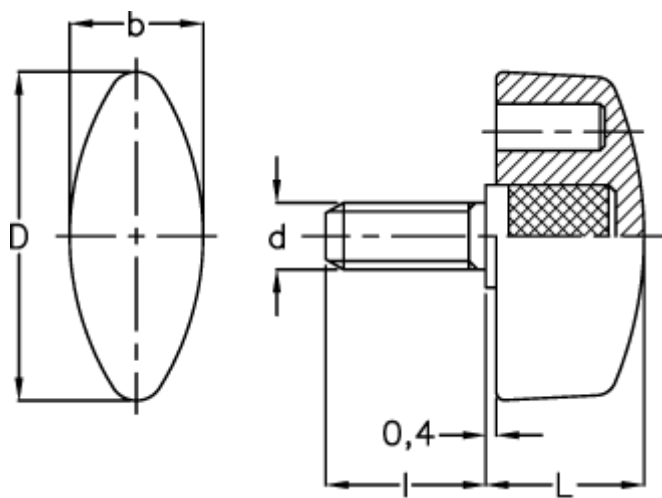

Data Sheet

Article number: 2302108364

Description: E+G Wing knob
CT.476/30 S-p-M6x20-INOX

Measures

b	= 13
d	= 32
d 6g	= M6
l	= 20
L	= 15